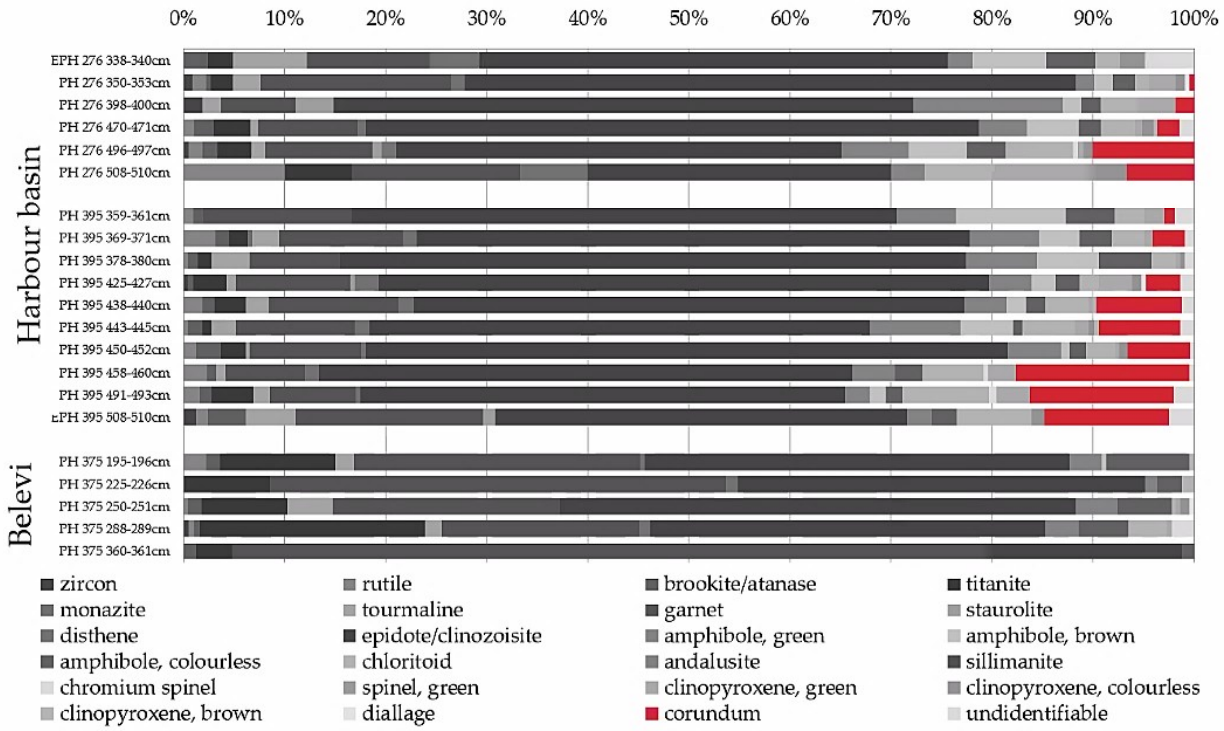

Radiocarbon dating

Radiocarbon dating

ÖAW

RESULTS

ÖAI

HEAVY MINERAL ANALYSIS

Heavy mineral analysis

Sabine Ladstätter