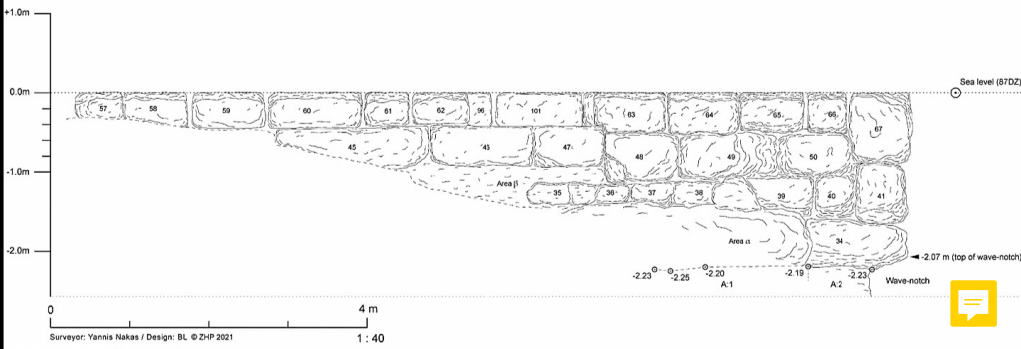

Paramètres audio

Discussion Lever la main Q. et R.

Quitter

Mounichia Harbour | Tower M-T3, Section B-B Yiannis Nakas (2012)

b) East side, Section B-B

Mounichia Harbour | Tower M-T3, Section A-A Yiannis Nakas (2012)

a) South side, Section A-A

Enregistrement

Mounichia Harbour | Group 1, Shiphsheds 1-7

Architectural plan of Mounichia Harbour showing shipsheds 1-7, a quay, and various buildings. The plan includes dimensions and labels for different structures.