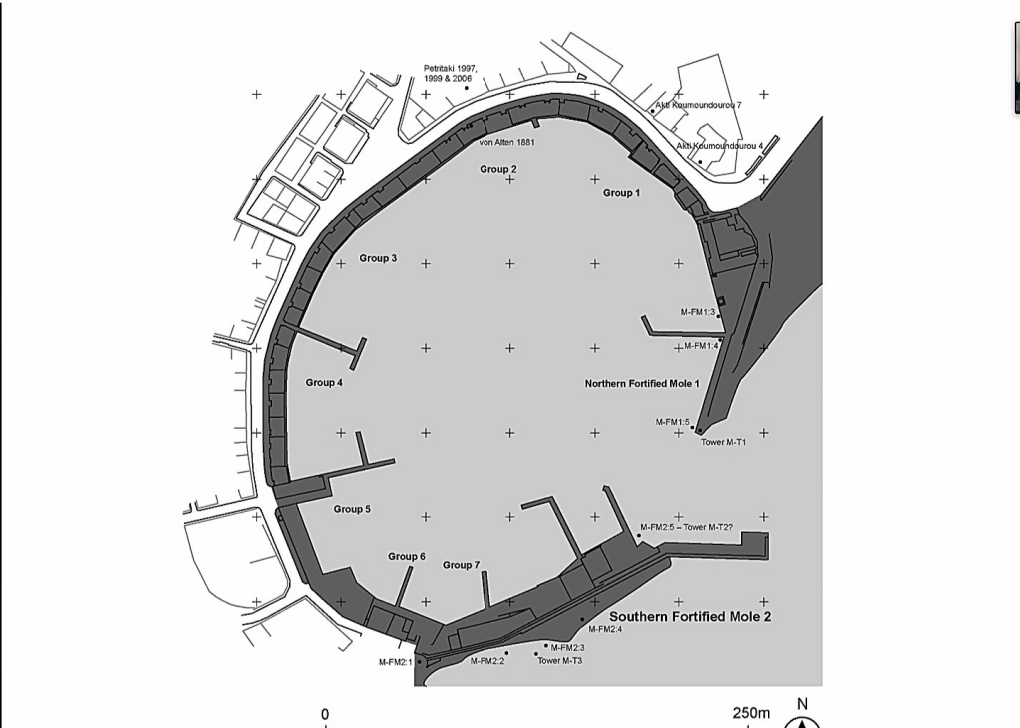

Blorn Leven

Quitter

Enregistrement

Paramètres audio

Discussion Lever la main Q. et R.

Quitter